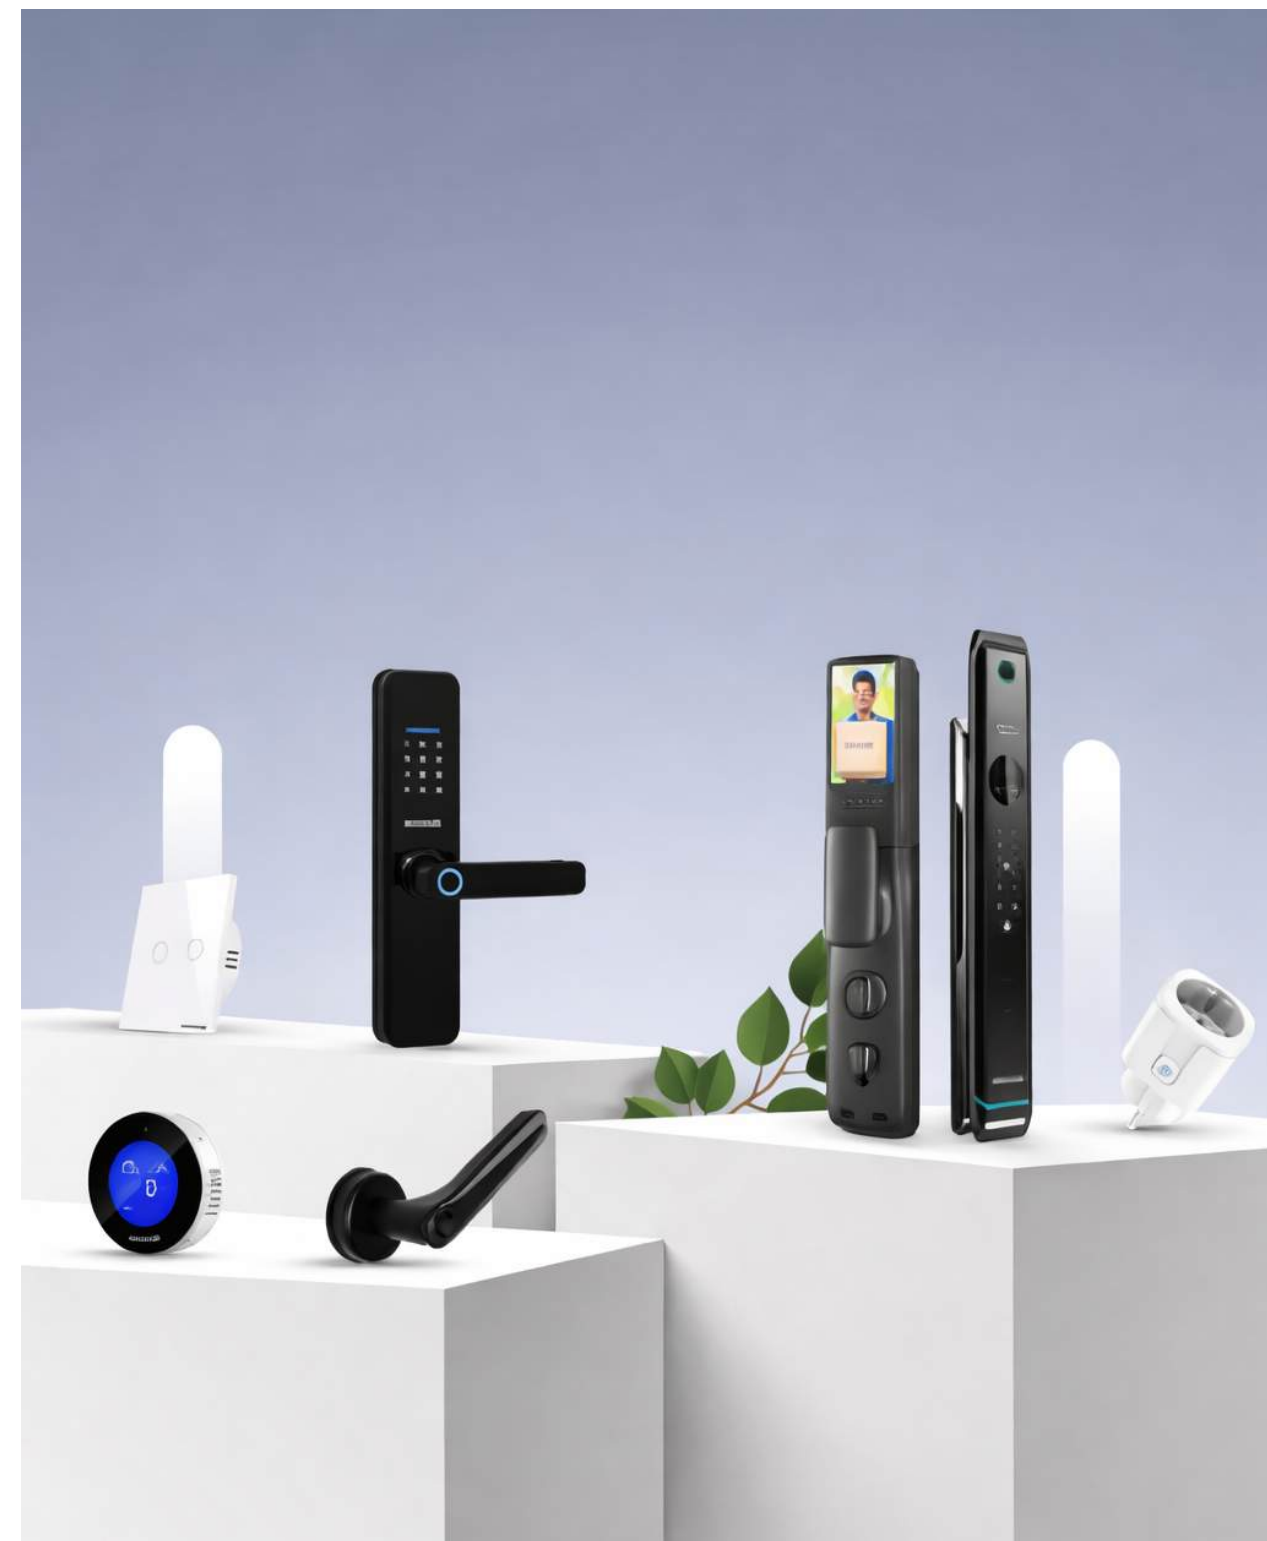

Equipped with **Heatlock Technology** to retain heat better and ensure consistent cooking performance.

Air Fryer

Designed for quick and convenient cooking, the KIRIN Air Fryer creates crispy meals with minimal oil.

Steamer Cooker

Combines two functions in one set, allowing you to cook rice and steam dishes conveniently.

evomab

Evomab delivers smart home solutions designed for modern living. From **CCTV and smart door locks** to **intelligent sensors**, we bring security and convenience to your home.

Smart Home System

Integrates devices like smart door locks, CCTV, and sensors to create a safer and more connected home.

Handle

Come in various types and designs, combining security, functionality, and modern aesthetics.