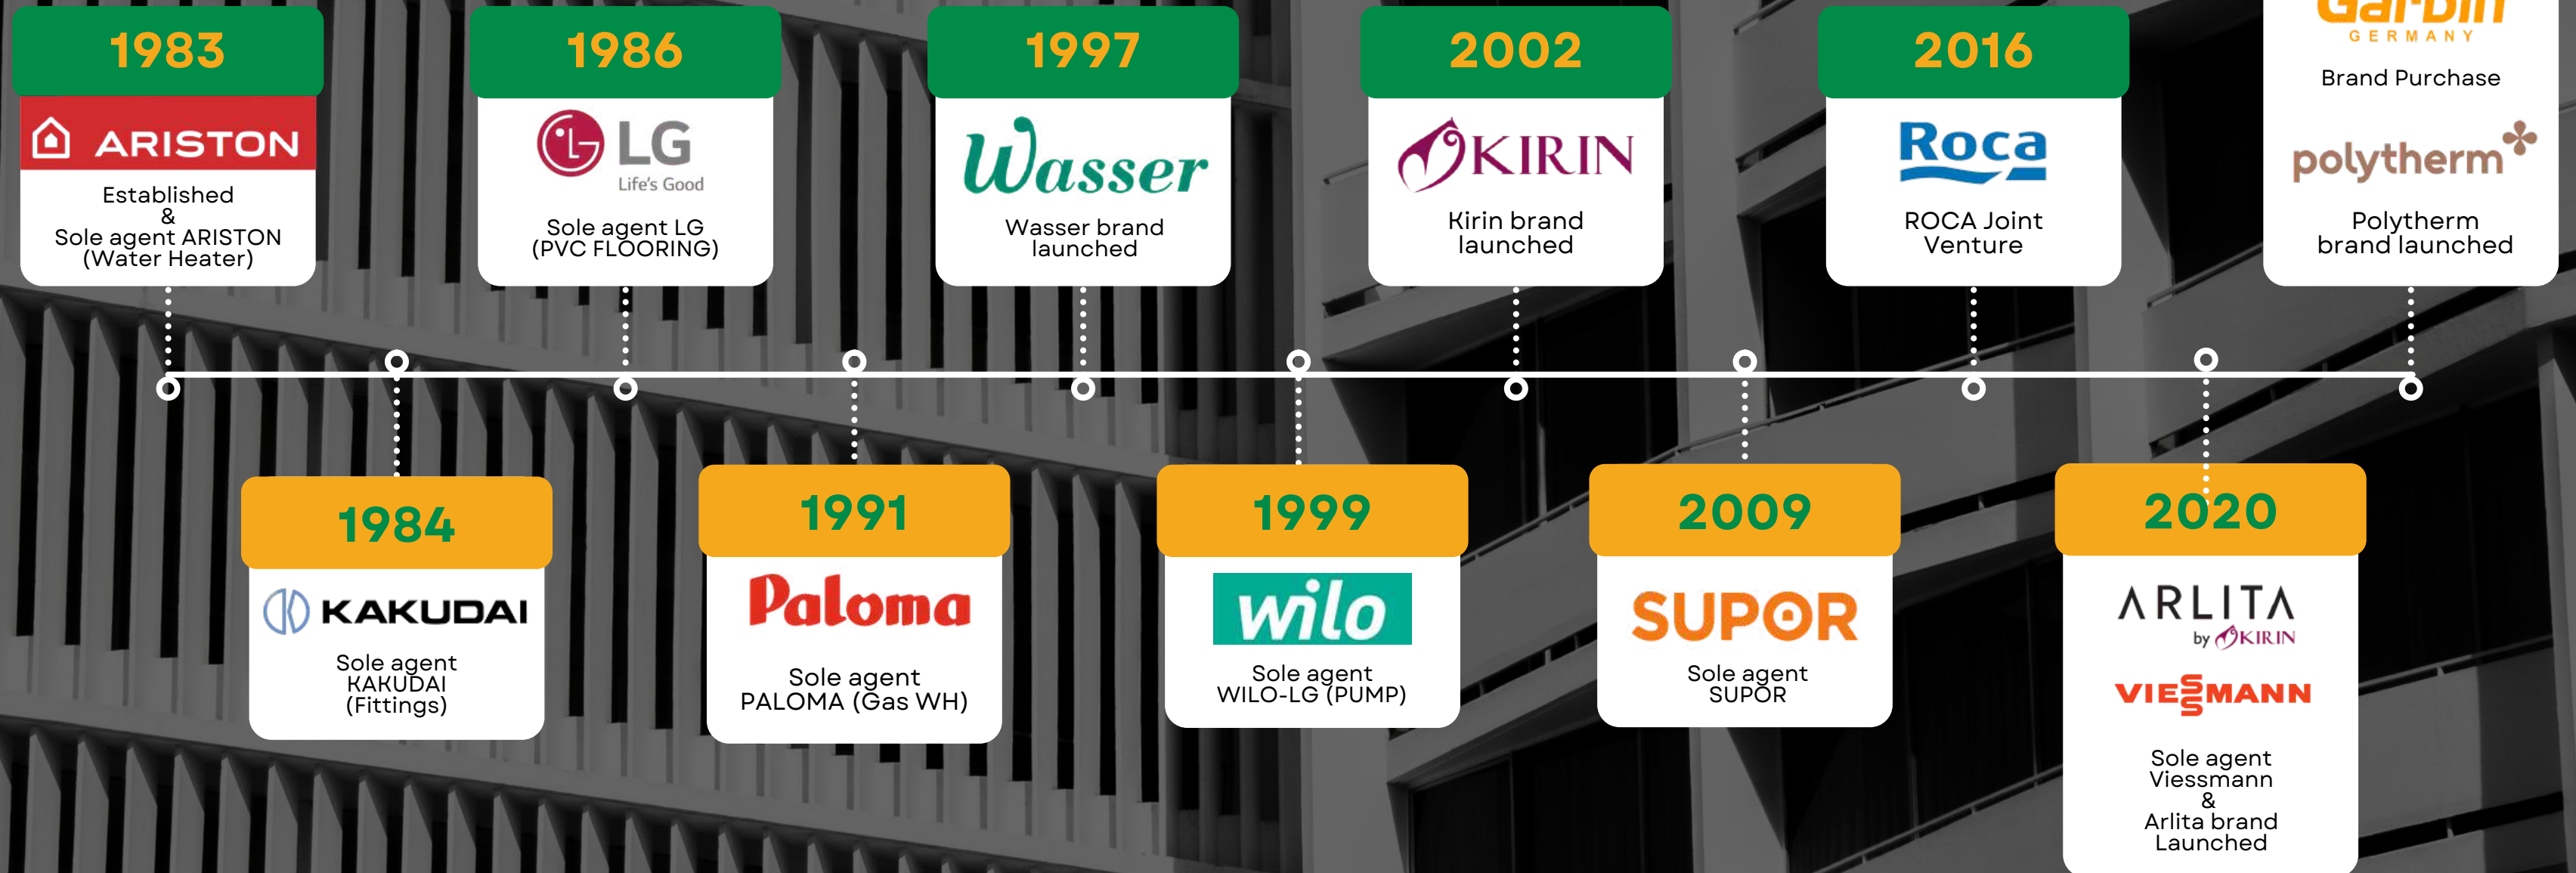

ADITYA SARANA GRAHA

ABOUT **ADITYA**

PT Aditya Sarana Graha, established on **December 24, 1983**, continues to grow as a leader in home and water technology solutions. Driven by innovation and trust, we create products that support smarter and more comfortable living.

OUR MILESTONE

MEET OUR **BOARD OF DIRECTOR**

HARIS CHANDRA
Founder

KELVIN TJIANDRA
President Director

SHINTA ISWANDANI
AMELDY
**Sales Marketing &
After Sales**

EKA ARLI CHANDRA
Corporate Brand

ANDREW COLIN
CHANDRA
System IT & QM

YELY LEON
Operational

OUR **NETWORKS**

11
AREAS

22
REGIONS

14
WAREHOUSES

30
SERVICE CENTERS

32
ADITYA SERVICE PARTNERS

OUR **PARTNERS**