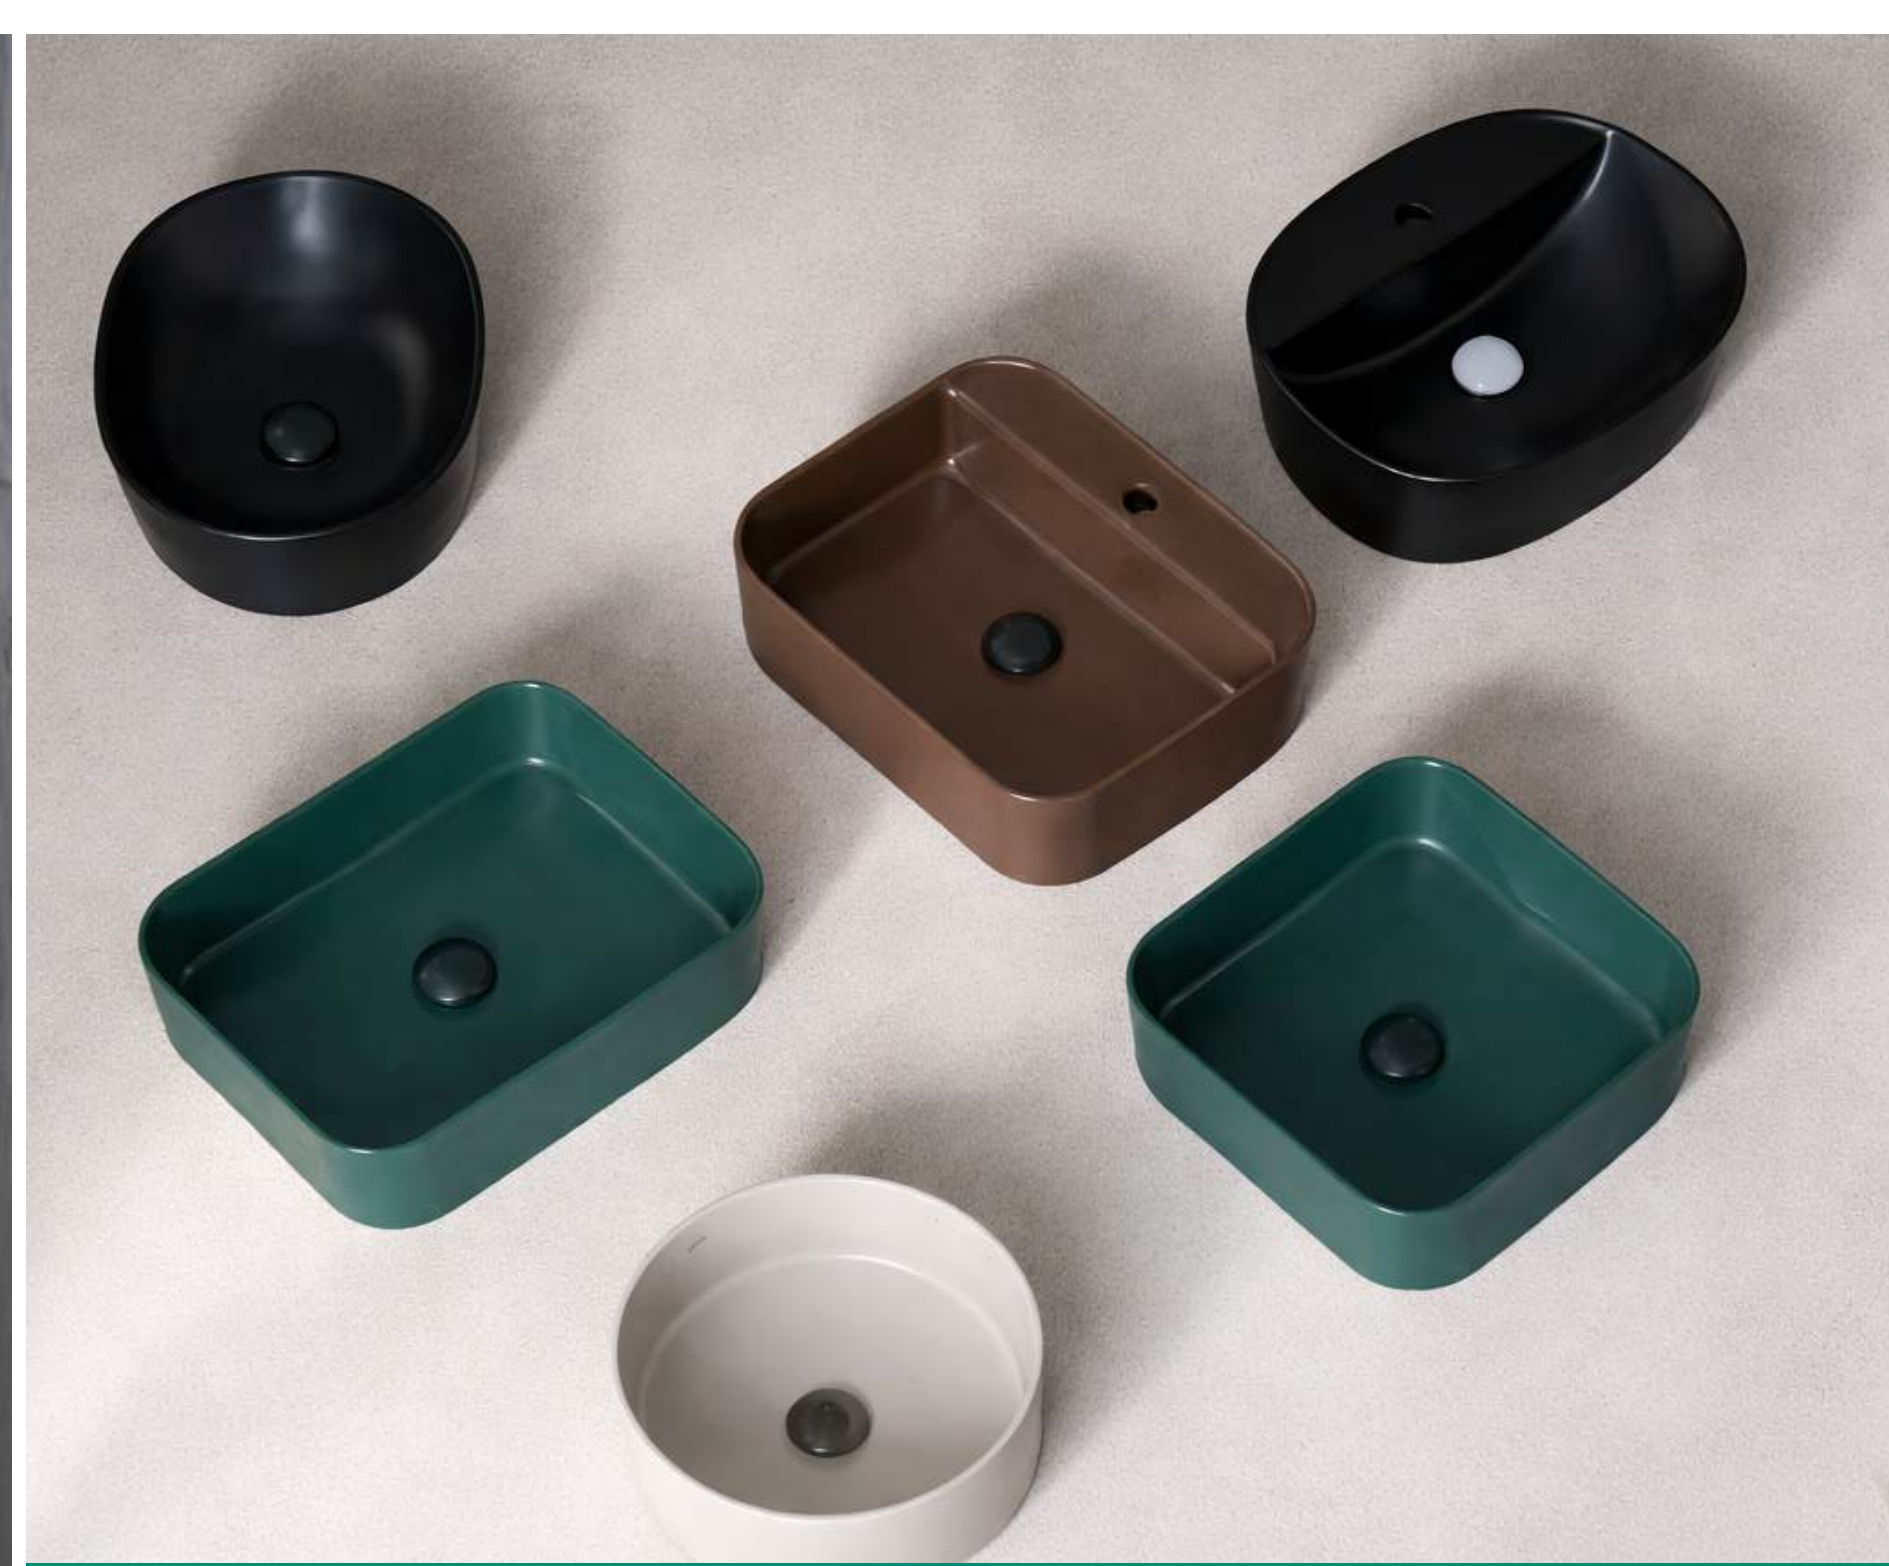

Faucet

Our faucet collections offer a wide range of types, designs, and color finishes, allowing flexibility to match different bathroom styles while combining functionality, durability, and modern aesthetics.

VC (Vitreous China) / Water Closet

Come in various designs to deliver comfort, hygiene, and modern bathroom functionality.

Basin

A wide range of basin designs and colors to suit modern bathroom aesthetics.