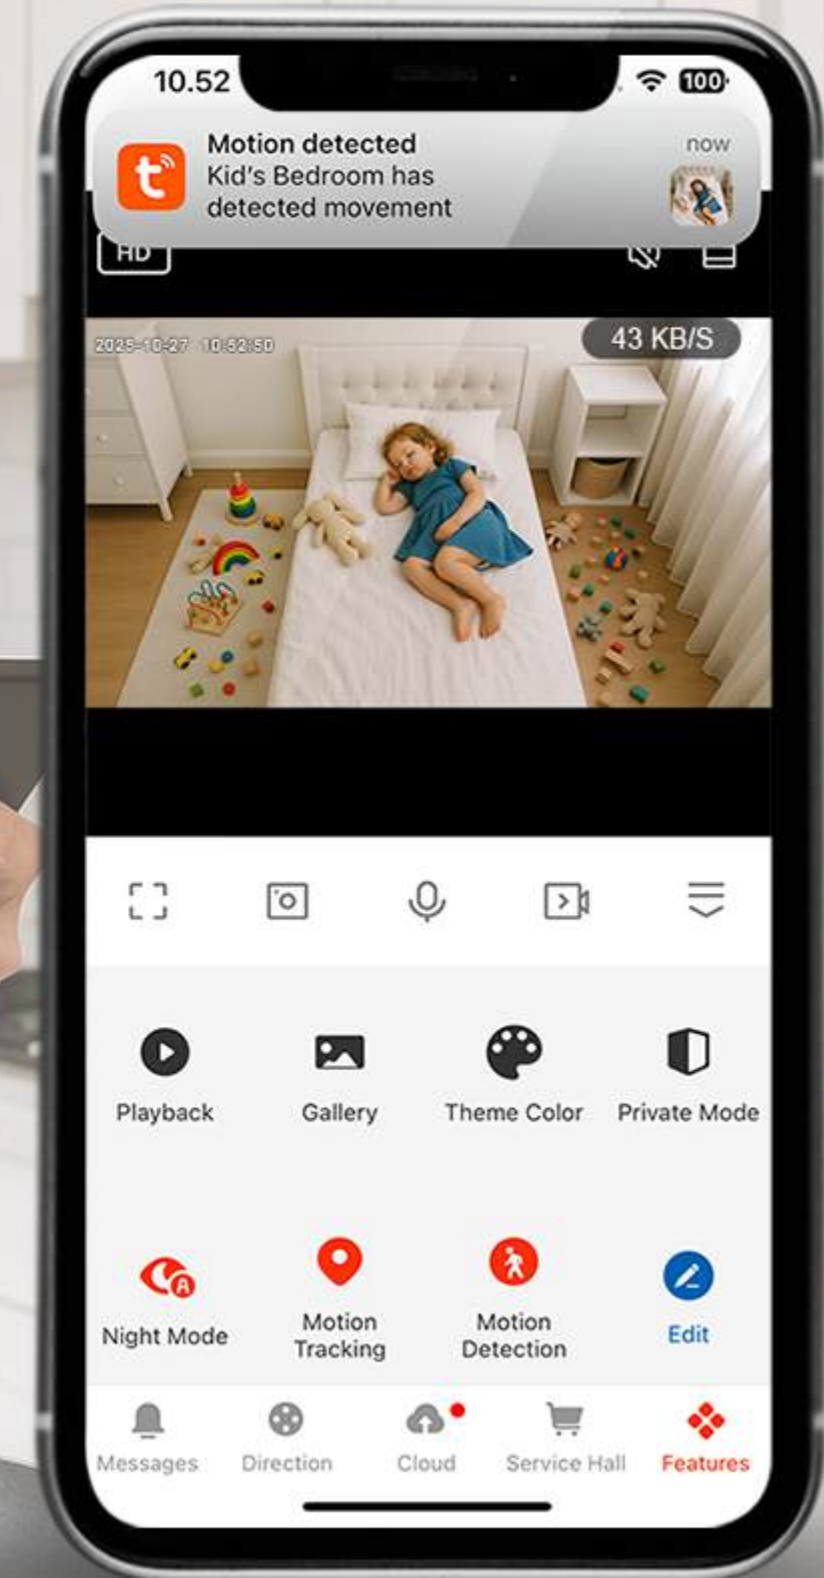

Equipped with **Heatlock Technology** to retain heat better and ensure consistent cooking performance.

Air Fryer

Designed for quick and convenient cooking, the KIRIN Air Fryer creates crispy meals with minimal oil.

Steamer Cooker

Combines two functions in one set, allowing you to cook rice and steam dishes conveniently.

evomab

Evomab delivers smart home solutions designed for modern living. From **CCTV and smart door locks** to **intelligent sensors**, we bring security and convenience to your home.

Smart Home System

Integrates devices like smart door locks, CCTV, and sensors to create a safer and more connected home.

Handle

Come in various types and designs, combining security, functionality, and modern aesthetics.